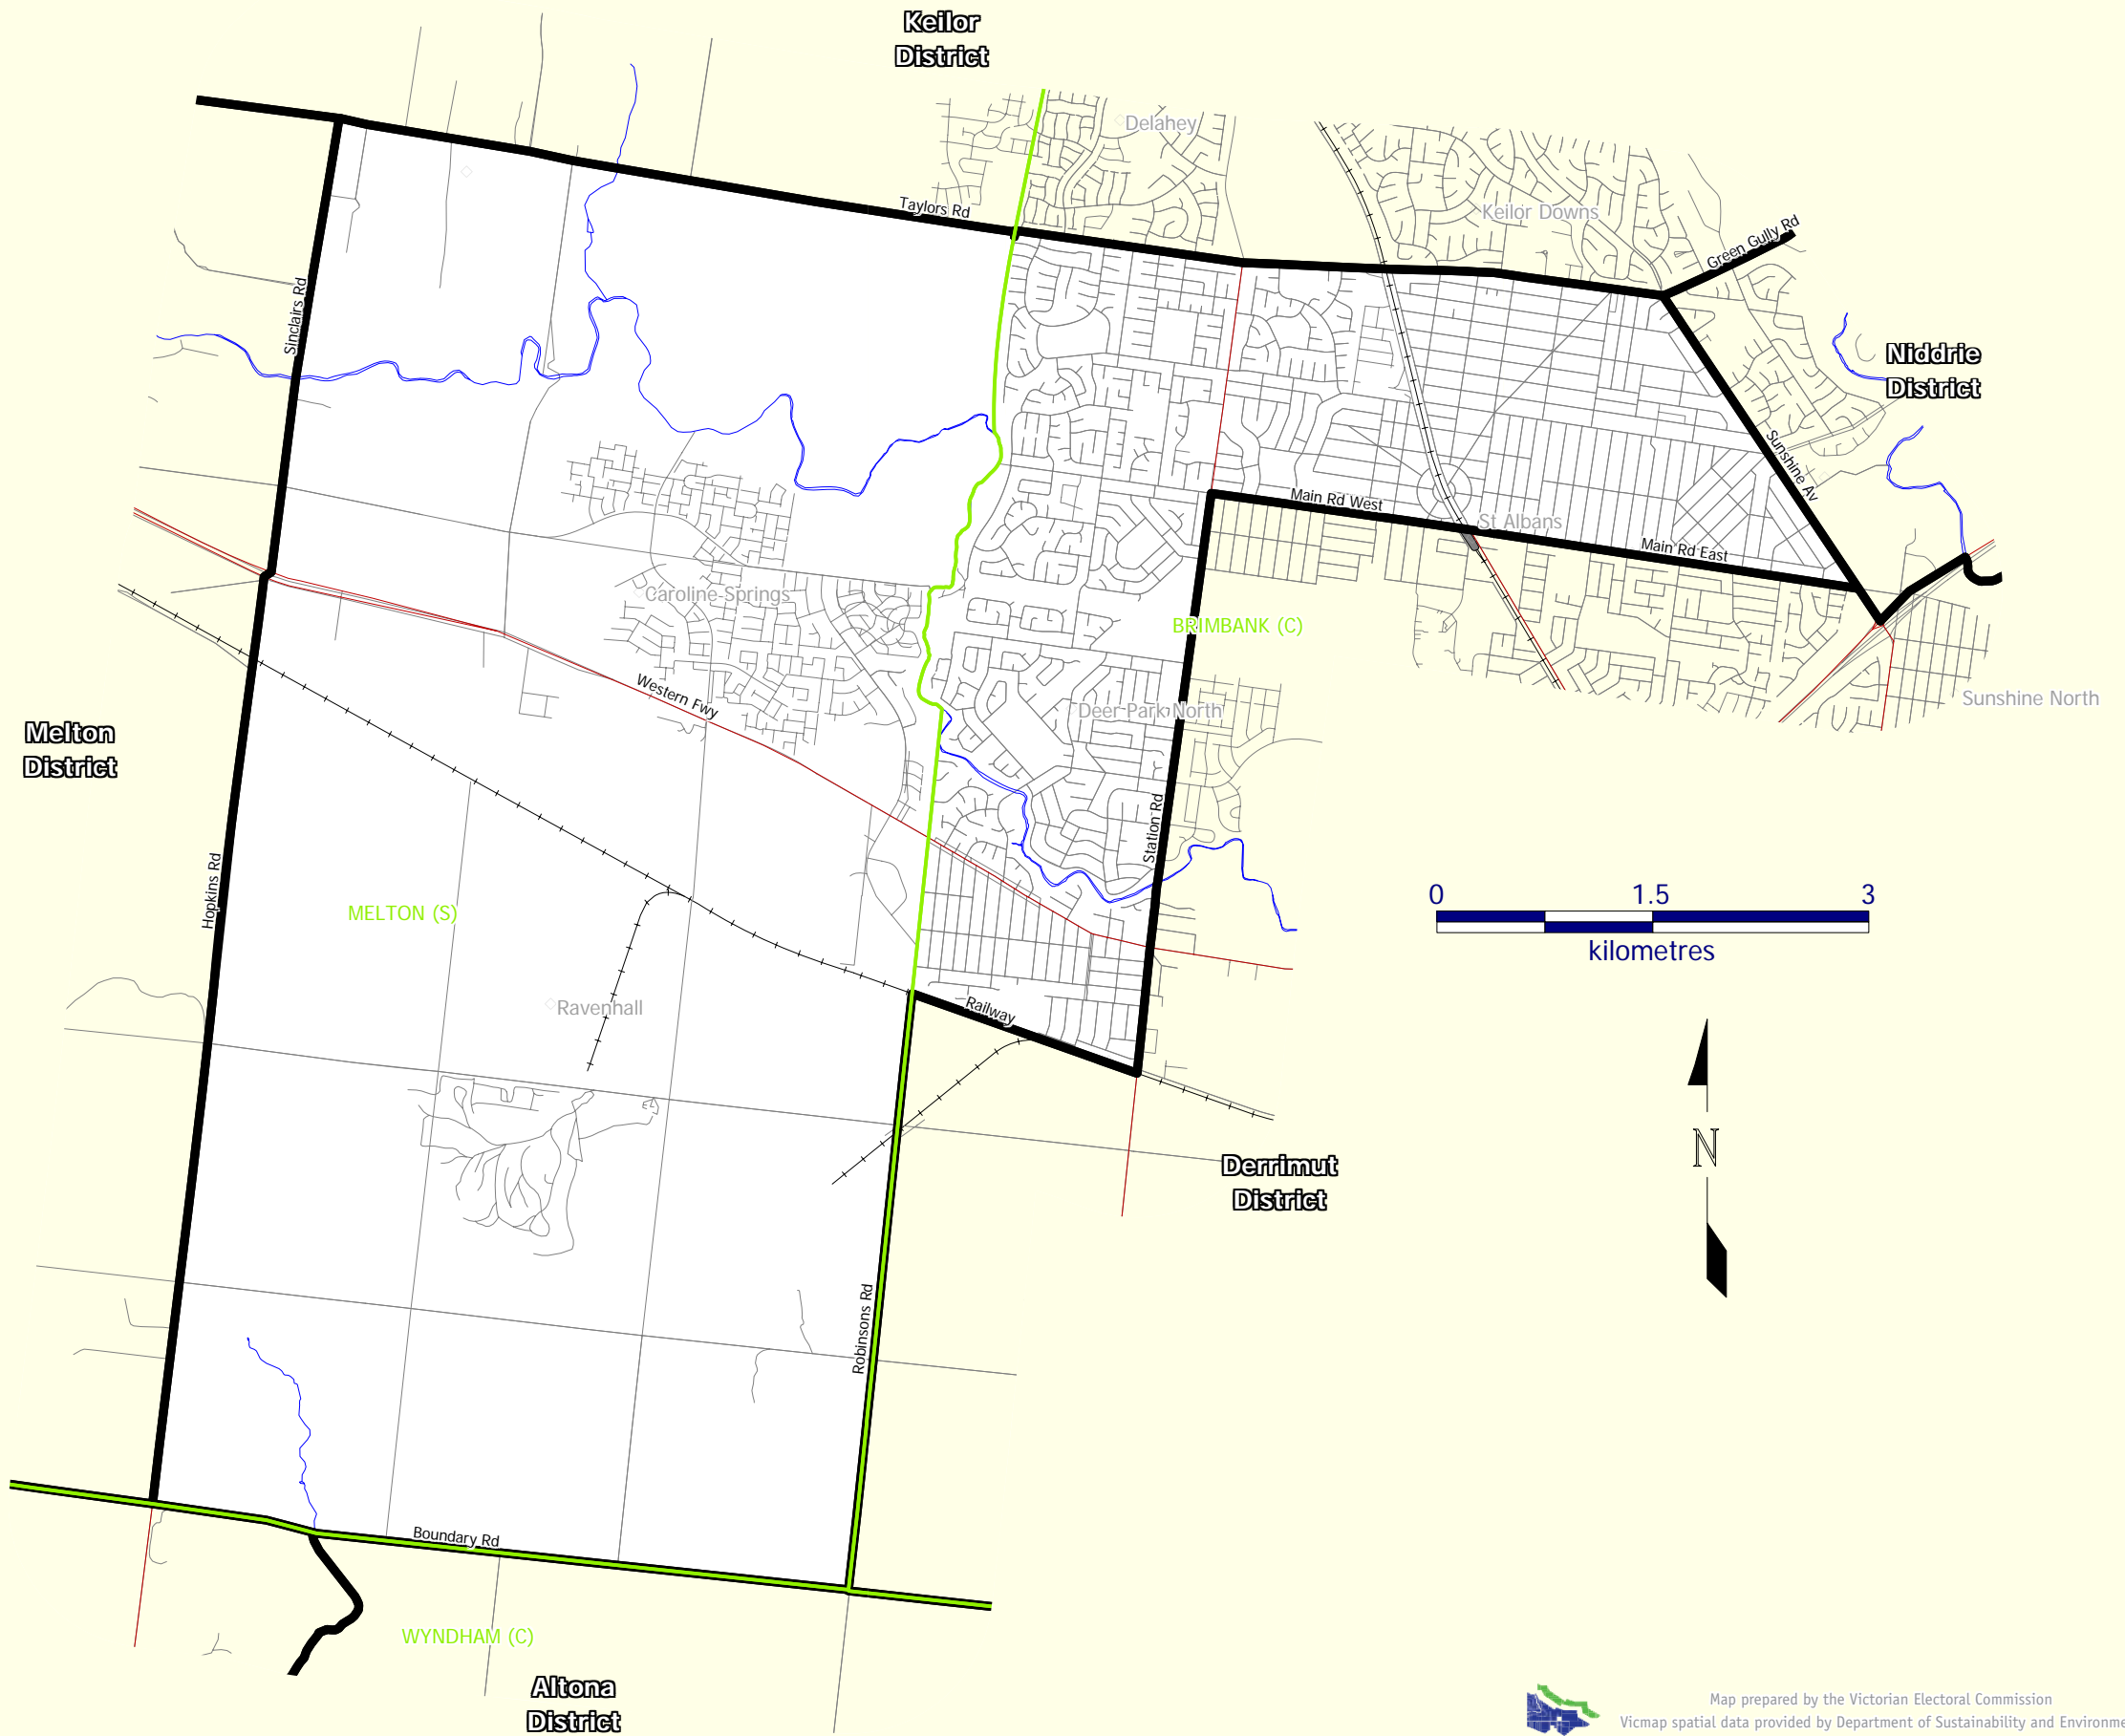

Kororoit

Electoral District
2000-2001 Redivision

Legend

-  District Boundary
-  Municipal Boundary

Map Symbols

-  Main Road
-  Street
-  Rivers and Creeks
-  Railway Line
-  Railway Station